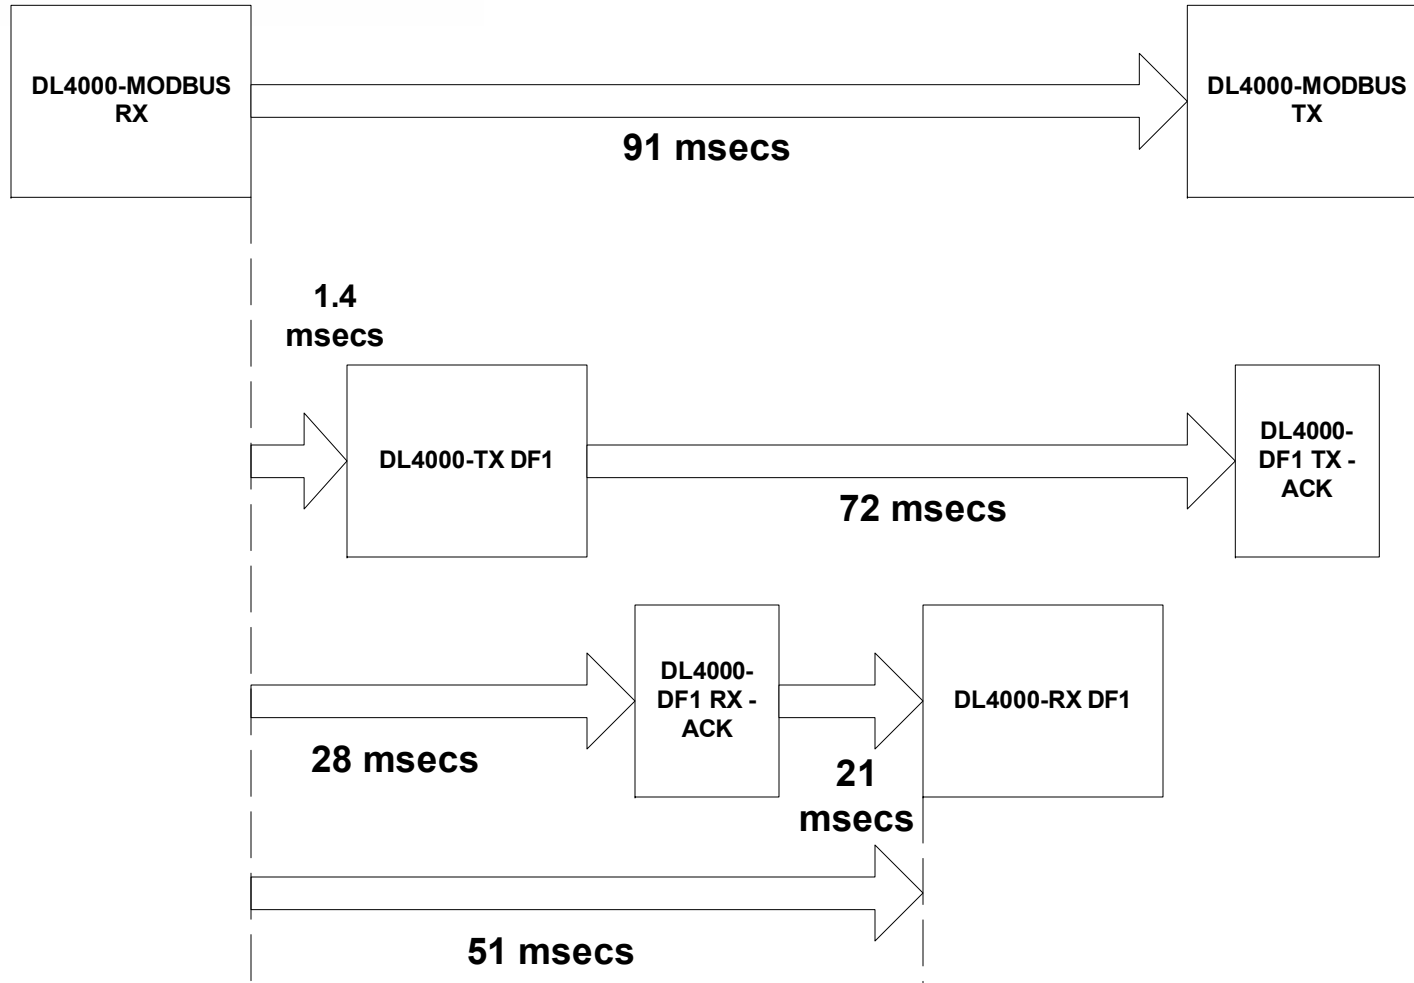

# DL4000-DMX - Slave Mode Network Timing

Note: All tests done with Modbus and DF1 channels set to 9600 Baud