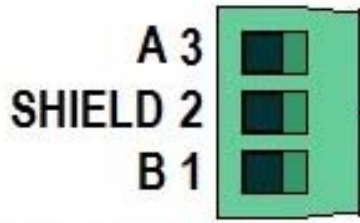

Front View

1 Front View 8

Equustek DH485 cards

DLPCle DH485

DLPCI DH485

3 pin DH485 connector

Allen Bradley RJ45 DH485 connector

Allen Bradley DH485 6 pin Connector