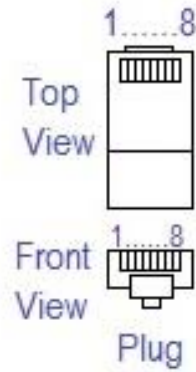

Front View

1 Front View 8

Equustek DH485 cards

DLPCle DH485

DLPCI DH485

3 pin DH485 connector

Allen Bradley RJ45 DH485 connector

Allen Bradley DH485 6 pin Connector