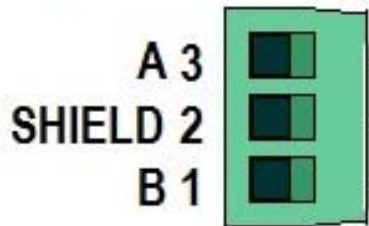

Front View

1 Front View 8

Equustek DH485 cards

DLPCle DH485

DLPCI DH485

3 pin DH485 connector

Allen Bradley RJ45 DH485 connector

Allen Bradley DH485 6 pin Connector