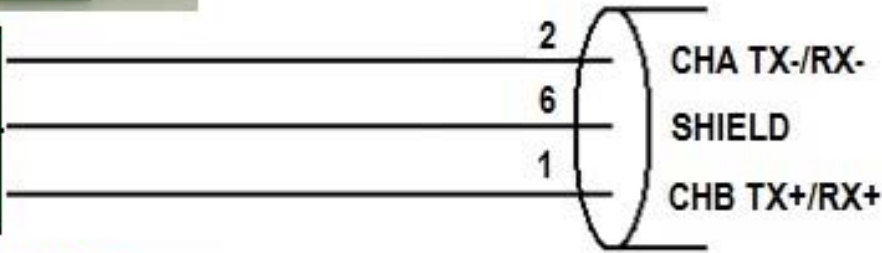

Front View

1 Front View 8

Equustek DH485 cards

DLPCle DH485

DLPCI DH485

3 pin DH485 connector

Allen Bradley RJ45 DH485 connector

Allen Bradley DH485 6 pin Connector