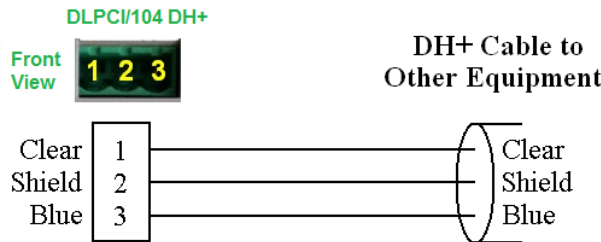

DLPCI/104 DH+ and DH485 Wiring Diagrams

Wiring Cable for DLPCI/104 CHA DH+

Note: Clear & Blue might have to be swapped depending on existing DH+ wiring

Wiring Cable for DLPCI/104 CHA DH-485

Equustek Solutions, Inc.
Suite 286, 5489 Byrne Rd.
Burnaby, BC, Canada
V5J 3J1
Toll Free: 888-387-3787
<http://www.equustek.com>