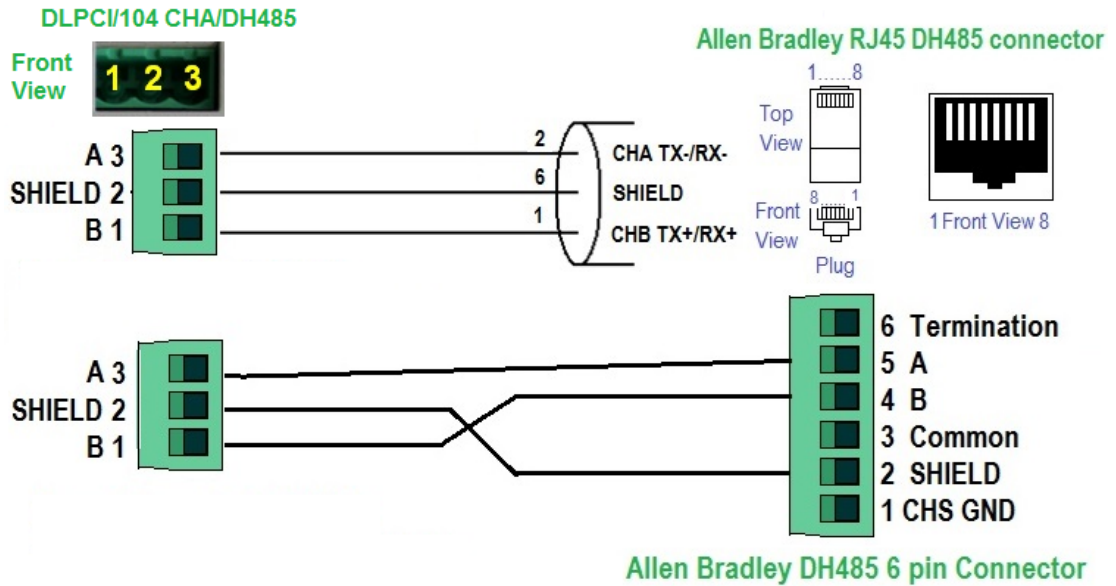

DLPCI/104 DH+ and DH485 Wiring Diagrams

Wiring Cable for DLPCI/104 CHA DH+

Note: Clear & Blue might have to be swapped depending on existing DH+ wiring

Wiring Cable for DLPCI/104 CHA DH-485

Equustek Solutions, Inc.
Suite 286, 5489 Byrne Rd.
Burnaby, BC, Canada
V5J 3J1
Toll Free: 888-387-3787
<http://www.equustek.com>